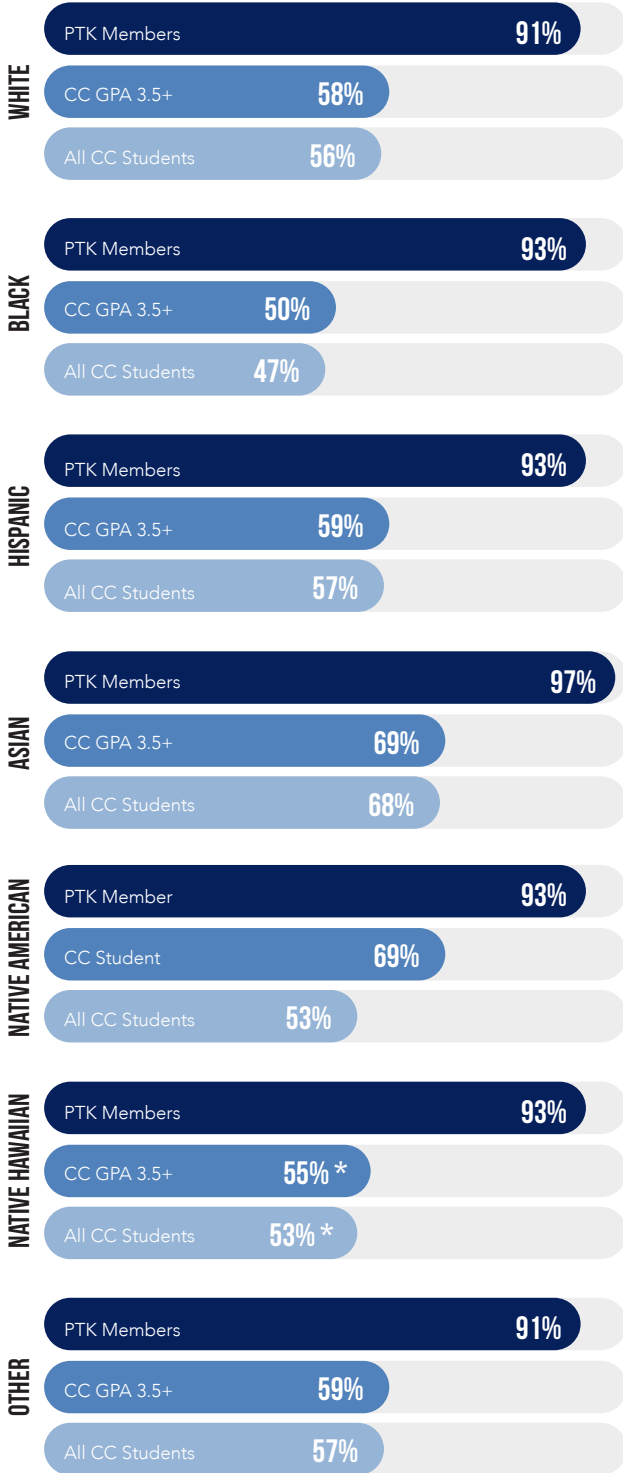

EQUITY PROFILE

PHI THETA KAPPA MEMBER COMPLETION AND TRANSFER

BY ETHNICITY

* Sample sizes were not adequate to interpret at the +5% error rate.

Success Rate, for all three groups, represents the percent of students completion of a degree of any kind, added to the percent of students still enrolled and persisting at the end of six years.

- Students who are members of Phi Theta Kappa Honor Society.
- Students with a GPA of 3.5 or higher within in their first year at a community college.
- Students who begin their education at a community college.

PELL

BY GENDER

TOTAL SUCCESS RATE

91% PTK Members

58% CC GPA 3.5+

55% All CC Students