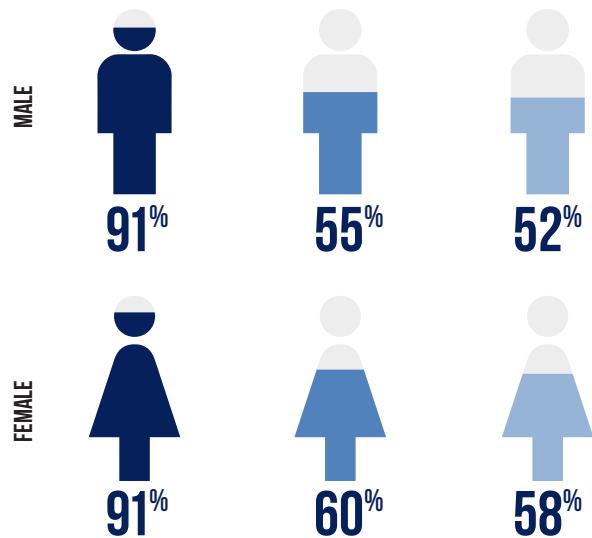

BY GENDER

TOTAL SUCCESS RATE

91% PTK Members

58% CC GPA 3.5+

55% All CC Students