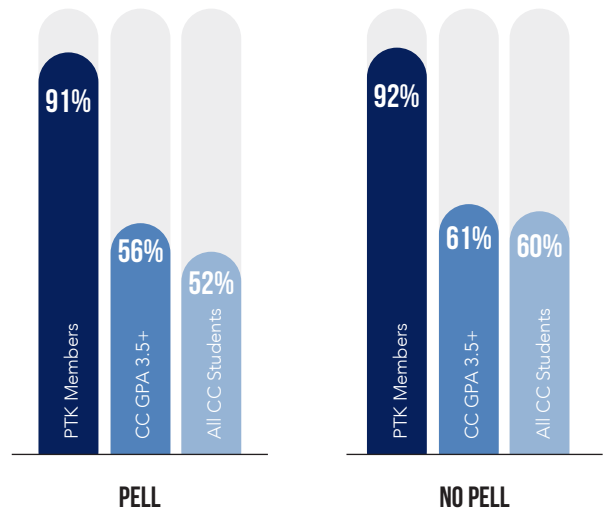

EQUITY PROFILE

PHI THETA KAPPA MEMBER COMPLETION AND TRANSFER

BY ETHNICITY

* Sample sizes were not adequate to interpret at the +5% error rate.

Success Rate, for all three groups, represents the percent of students completion of a degree of any kind, added to the percent of students still enrolled and persisting at the end of six years.

- Students who are members of Phi Theta Kappa Honor Society.
- Students with a GPA of 3.5 or higher within in their first year at a community college.
- Students who begin their education at a community college.

PELL

BY GENDER

TOTAL SUCCESS RATE

91% PTK Members

58% CC GPA 3.5+

55% All CC Students